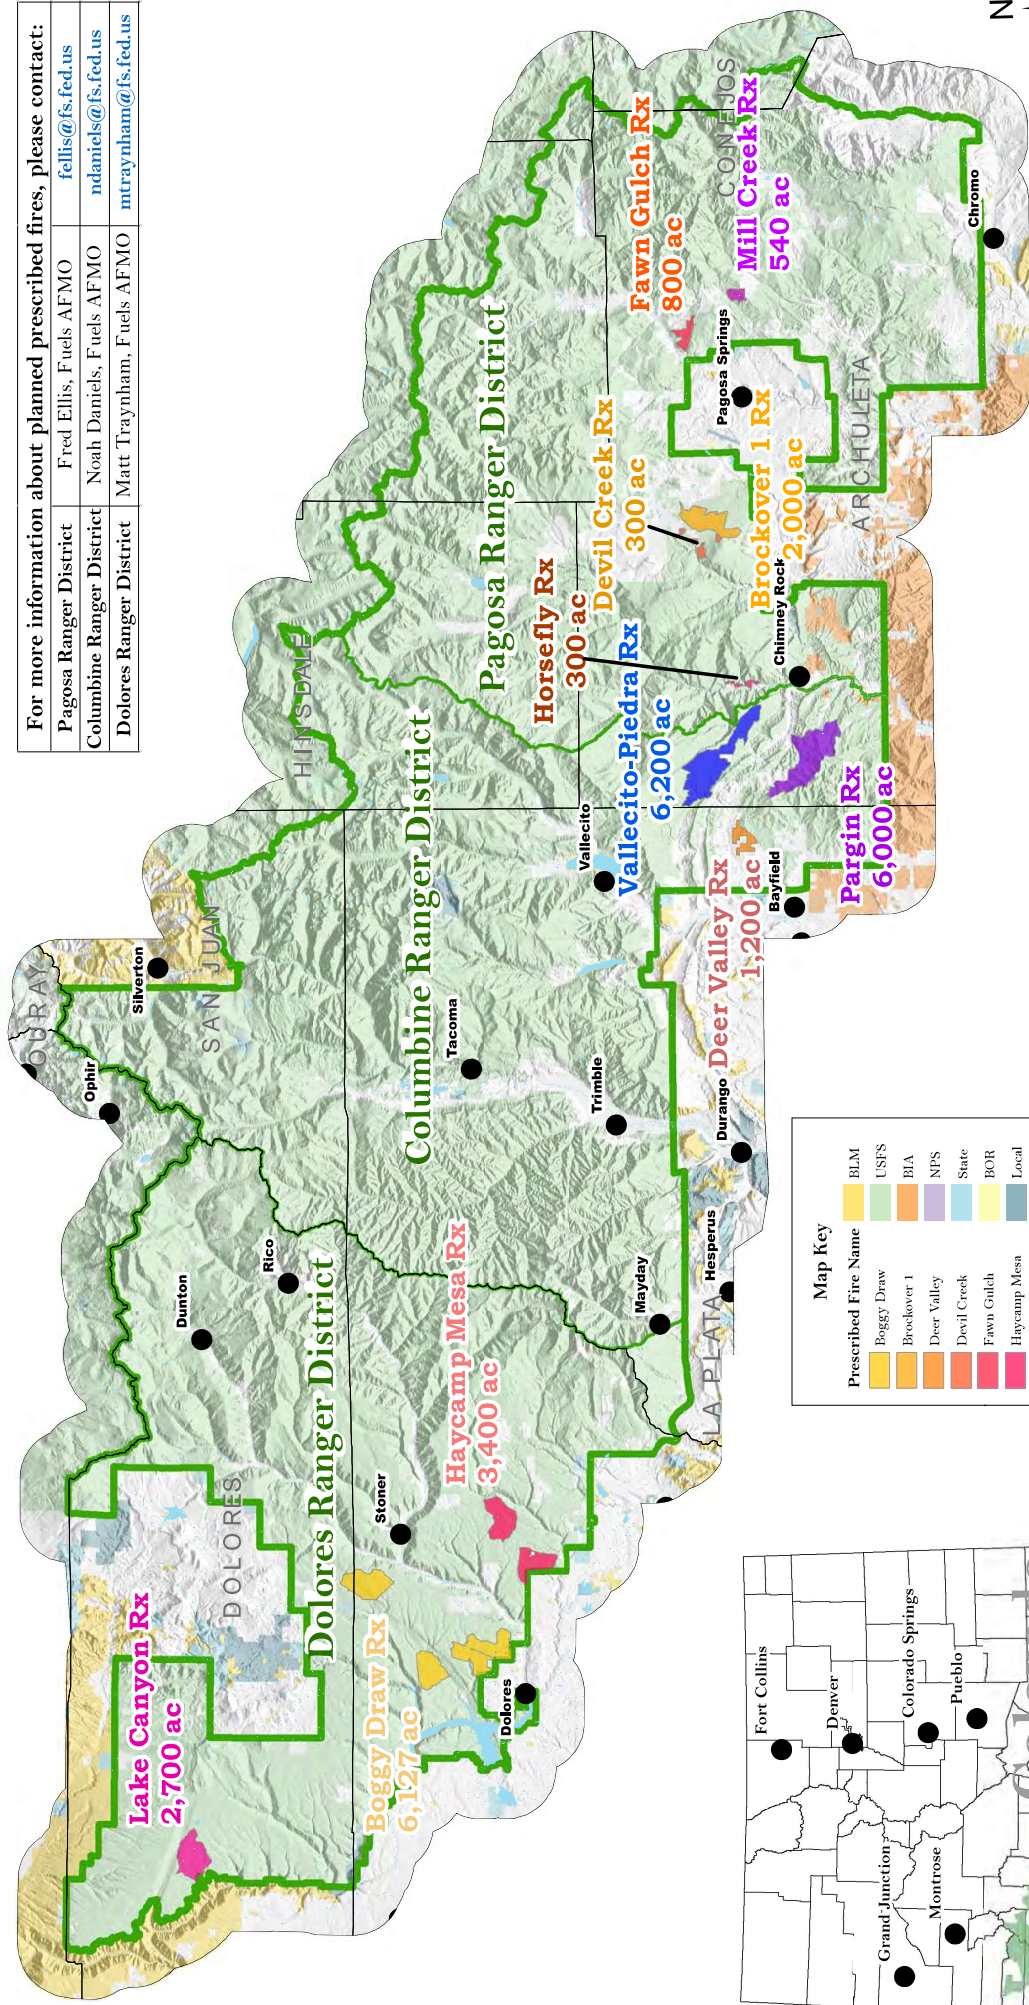

San Juan National Forest 2019 Prescribed Fire Vicinity Map

For more information about planned prescribed fires, please contact:	
Pagosa Ranger District	Fred Ellis, Fuels AFMO fellis@fs.fed.us
Columbine Ranger District	Noah Daniels, Fuels AFMO ndaniels@fs.fed.us
Dolores Ranger District	Matt Traynham, Fuels AFMO mtraynham@fs.fed.us

Prescribed Fire Name	Agency
Boggy Draw	BLM
Brockover 1	USFS
Deer Valley	BIA
Devil Creek	NPS
Fawn Gulch	State
Haycamp Mesa	BOR
Horsefly	Local
Lake Canyon	Private
Mill Creek	Private
Pargin	Private
Vallecito-Piedra	Private

San Juan National Forest